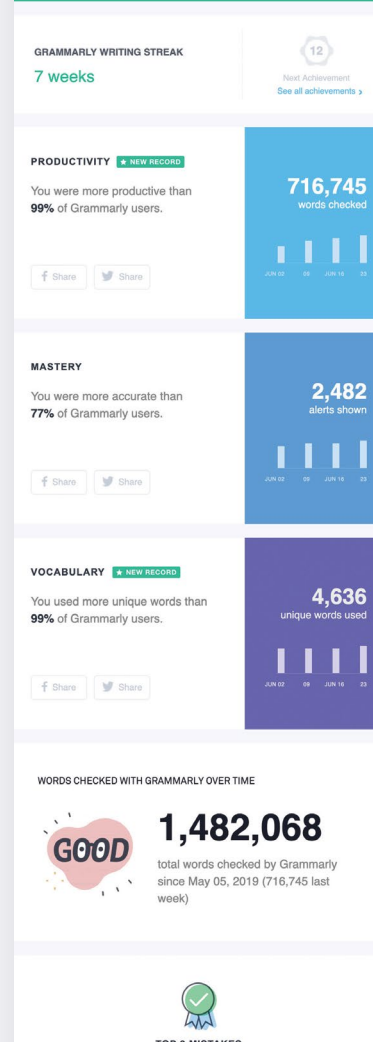

Weekly progress reports